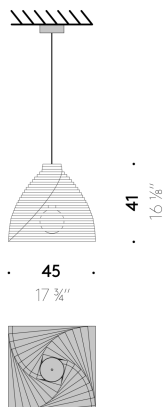

Control

dimmer not included in the lamp.

EU

INPUT 220÷240V - 50/60Hz
BULB LED E27, max 10W

USA

INPUT 110V - 50/60Hz
BULB LED E26, max 10W